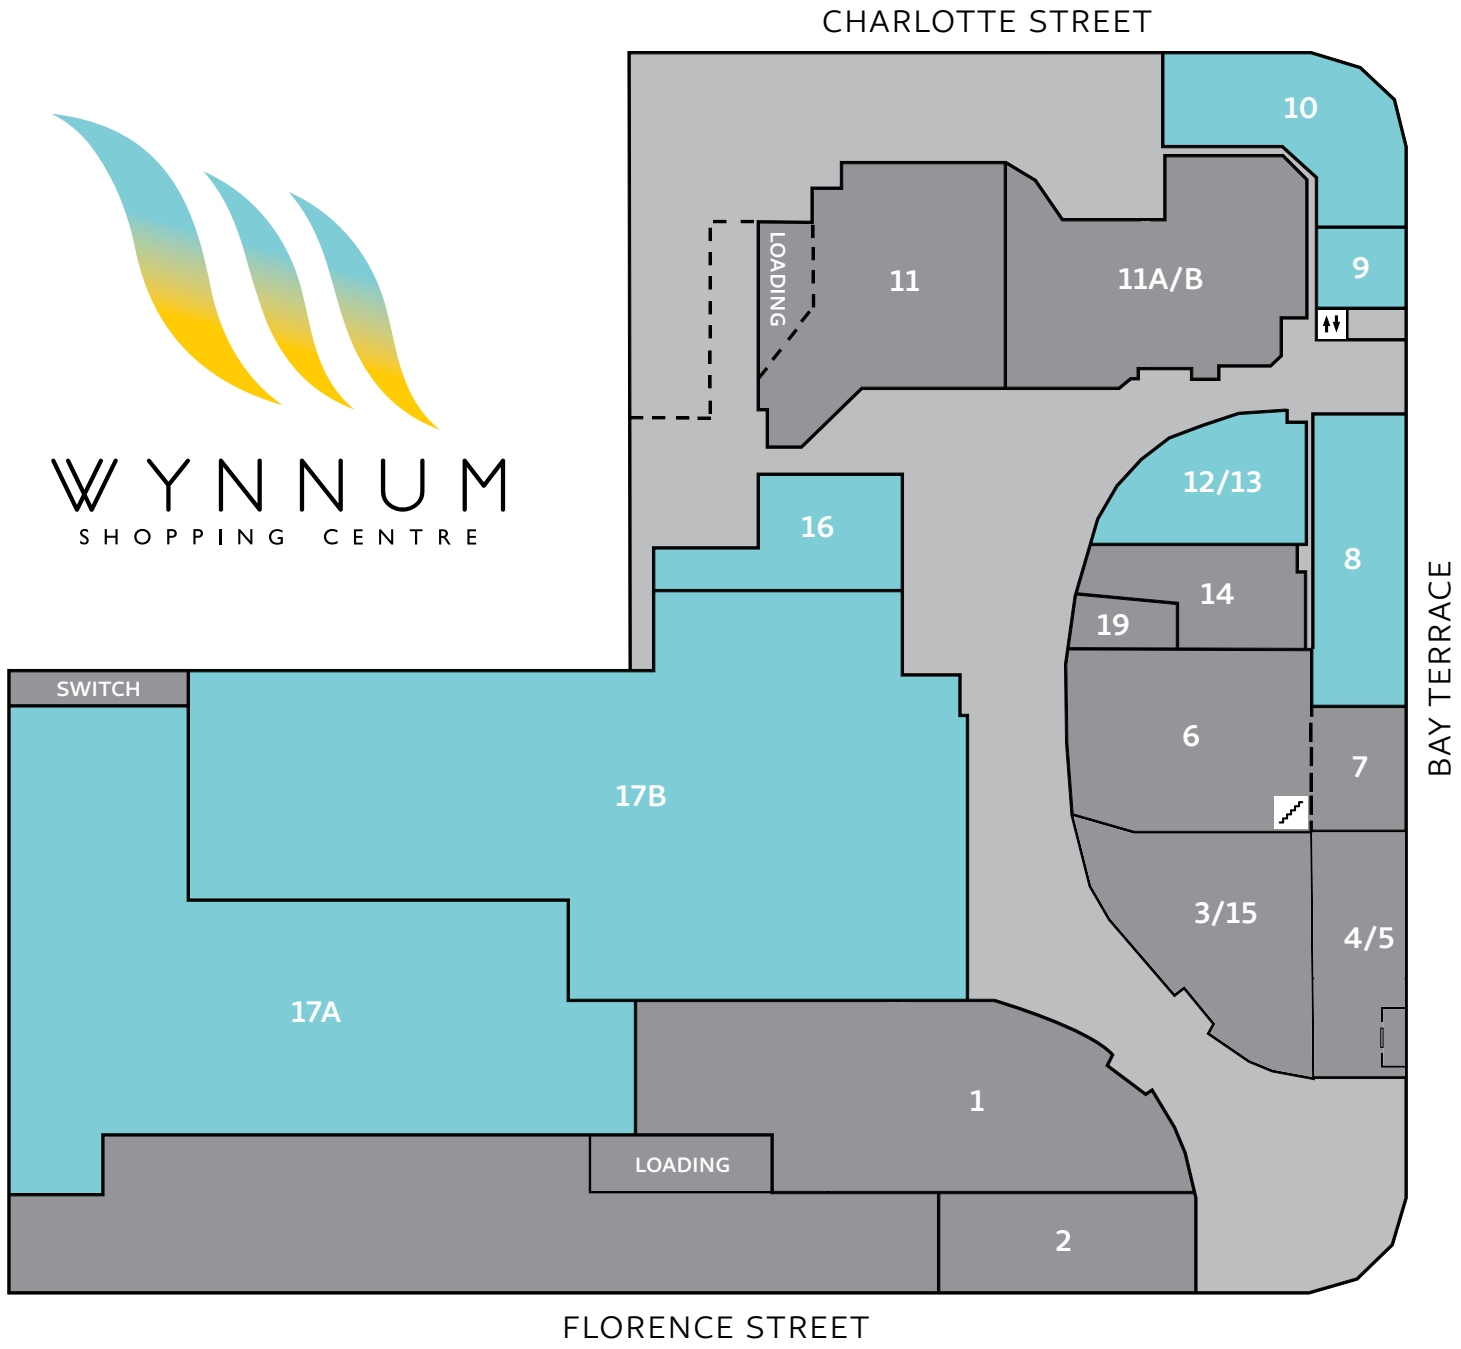

SHOP	OCCUPANT
8	Pierre's Golden Chicken 07 3348 2116
9	Kebab Zone 07 3396 4559
10	Absolute Thai 07 3893 0802
12/13	The Diamond Room 0733965031 / 0425107688
16	The Printing Well 07 3893 2575
17A	Anytime Fitness 0437 006 148
17B	Fun Fit Play 07 3193 9774